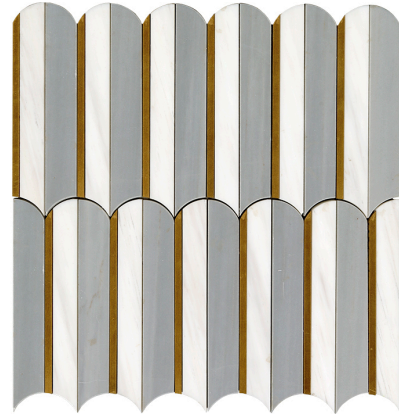

Model: PIANO GREY
 Codes: 100245576
 Group: G-161
 Format: 30,5X30,5X1

RECOMMENDATIONS

Recommended adhesive	100201526 ONE-FLEX PREMIUM BLANCO 25KG
Recommended joint	100236463 COLORSTUK RAPID BLANCO N 5KG
Recommended joint (wet area)	No Procede
Recommended adhesive (wet area)	No Procede

TECHNICAL INFORMATION

Composition	MARBLE
-------------	--------

FEATURES

Product manufactured on a mesh that makes installation easier.

Material with surface with the ability to produce reflections.

Material suitable for use on indoor walls.